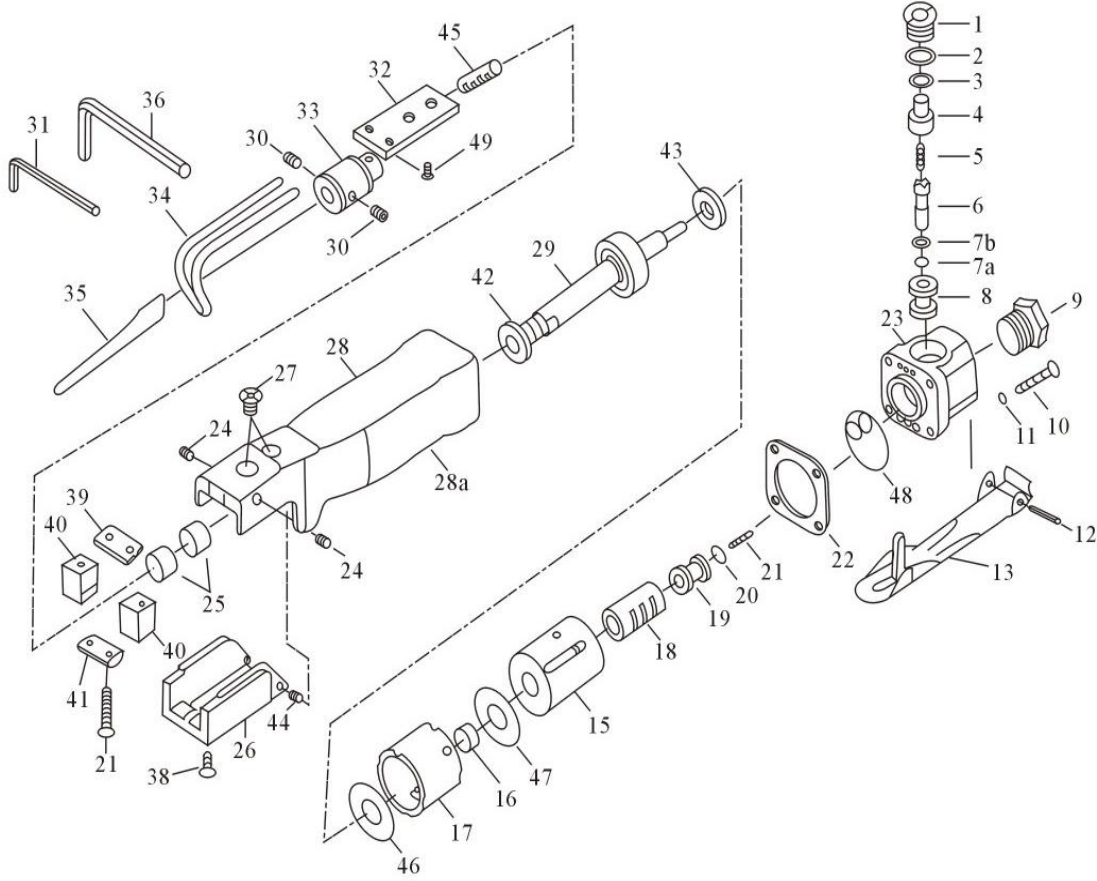

PT-301 GAV HAVALI TESTERE MOTORU

No.	TANIM	ADET	FİYAT \$	No.	TANIM	ADET	FİYAT \$
1	VALVE SCREW	1	2.00	27	SCREW (M5X10)	2	1.00
2	O-RING (P11)	1	1.00	28	HOUSING	1	25.00
3	O-RING (P7)	1	1.00	28a	PLASTIC WRAPP	1	2.00
4	AIR CONTROLLER	2	2.00	29	PISION ASS'Y	1	20.00
5	VALVE SPRING	1	1.00	30	SET SCREW (5/16"X 5/16")	2	1.00
6	VALVE STEM	1	2.00	31	SERVICE WRENCH (2MM)	1	2.00
7a	P006 O-RING (P006)	1	1.00	32	GUIDE PIETE	1	3.00
7b	P007 O-RING (P007)	1	1.00	33	BIEDE CHUCK	1	5.00
8	VALVE BUSHING	1	2.00	34a	WORK GUIDE (LONG)	1	2.00
9	AIR INLET BUSHING	1	2.00	34b	WORK GUIDE (SHORT)	1	2.00
10	CAP SCREW (M4X15)	4	1.00	35a	BLADE (32T)	1	2.00
11	WESHER (M4)	4	1.00	35b	BLADE (24T)	1	2.00
12	LEVER PIN (Ø3X23)	1	1.00	36	SCRVICE WRENCH (4MM)	1	1.00
13	THROTTLE LEVER	1	6.00	38	SCREW (M4X10)	1	1.00
15	VALVE CASE	1	18.00	38a	RETAINING RING E3	1	1.00
16	BUSH (0806)	1	6.00	39	UPER WEAR SHOE	1	2.00
17	CYLINDER	1	12.00	40	BRADE GUIDE	2	2.00
18	VALVE STEEVE	1	8.00	41	BRIDGE	1	2.00
19	ACTUATE VALVE	1	4.00	42	FORNT BUMPER	1	2.00
20	WASHER (Ø 3X Ø 8X0.8t)	1	1.00	43	REAR BUMPER	1	2.00
21	CAP SCREW (M3X23)	3	1.00	44	SPING PIN (Ø2.5x5)	2	1.00
22	GASKET	1	2.00	45	SPRING	1	1.00
23	VALVE BLOCK	1	11.00	46	PACKING	1	1.00
24	SET SCREW (M4X6)	2	1.00	47	PACKING	1	3.00
25	BUSH (1010)	2	3.00	48	PACKING	1	3.00
26	CHUCK COVER	1	2.00	49	SET SCREW (M5X5)	1	3.00